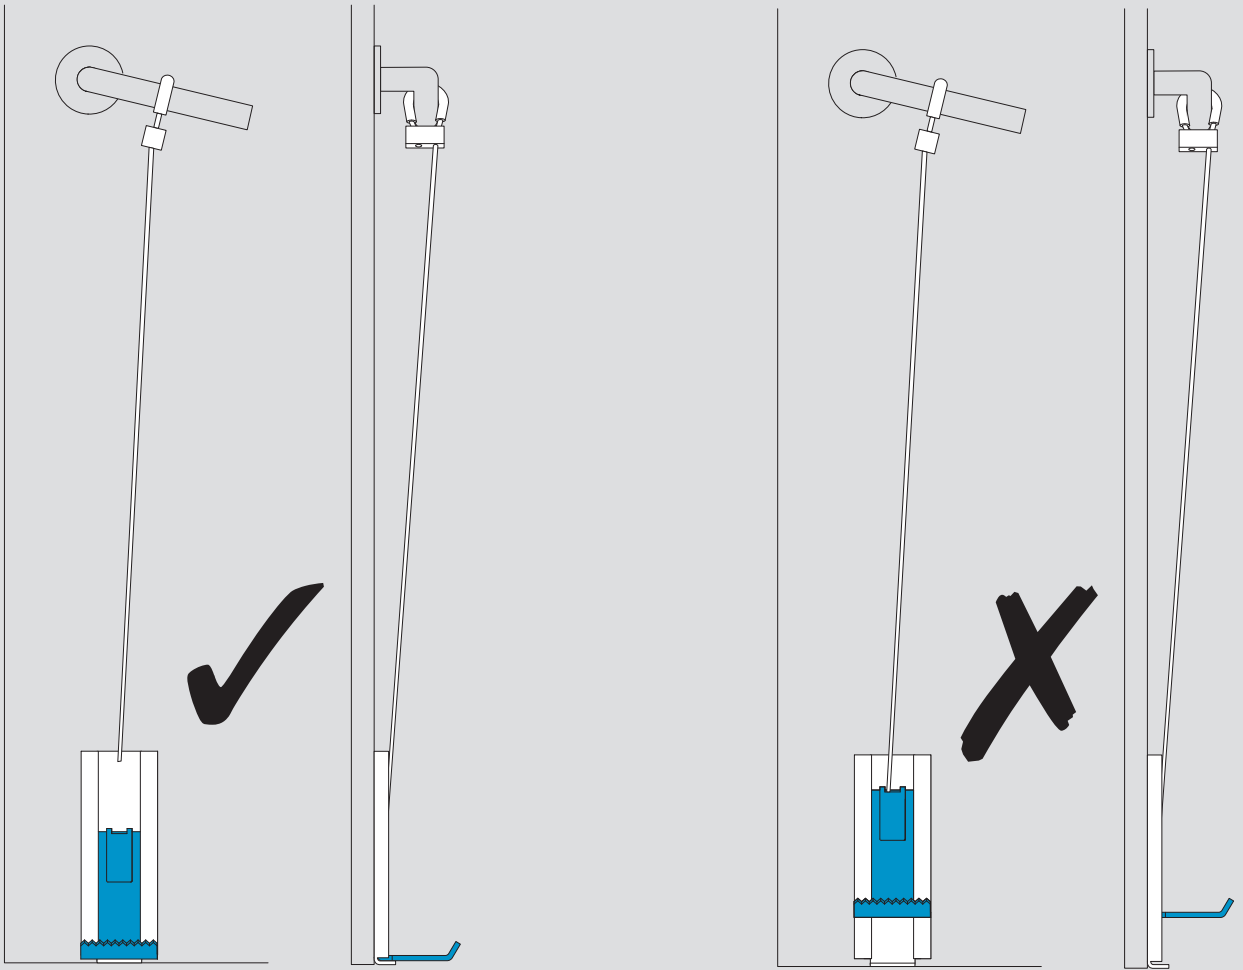

NoHander

Installations- und Montageanleitung Installation Instructions

D0124800

Planet

ASSA ABLOY

Experience a safer
and more open world

A

B