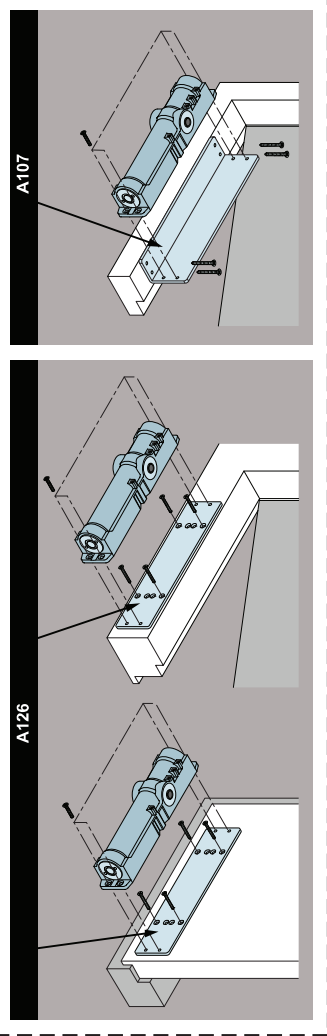

DC340 Installation Instructions

ASSA ABLOY

- (12) (M6x16)
- (13) 2x (M5x12)
- (14) 2x (4.8x32)
- (15) (M6x16)
- (16) 4x (4.8x38)
- (17) 4x (M6x16)

1

2 R/L

3

CE	Assa Oy	04
	PO Box 108	
	80101 Joensuu, Finland	
	0432-CPD-0047 EN 1154:1996-A1:2002	4 6 1 1 3

ASSA ABLOY

ASSA ABLOY is the global leader in providing innovative solutions dedicated to satisfying end-user needs for security, safety and convenience.

Assa Oy
PO Box 108
80101 Joensuu
FINLAND
Tel: +358-20 589 2301
Fax: +358-20 589 2309
www.assaabloy.com

A107

A126